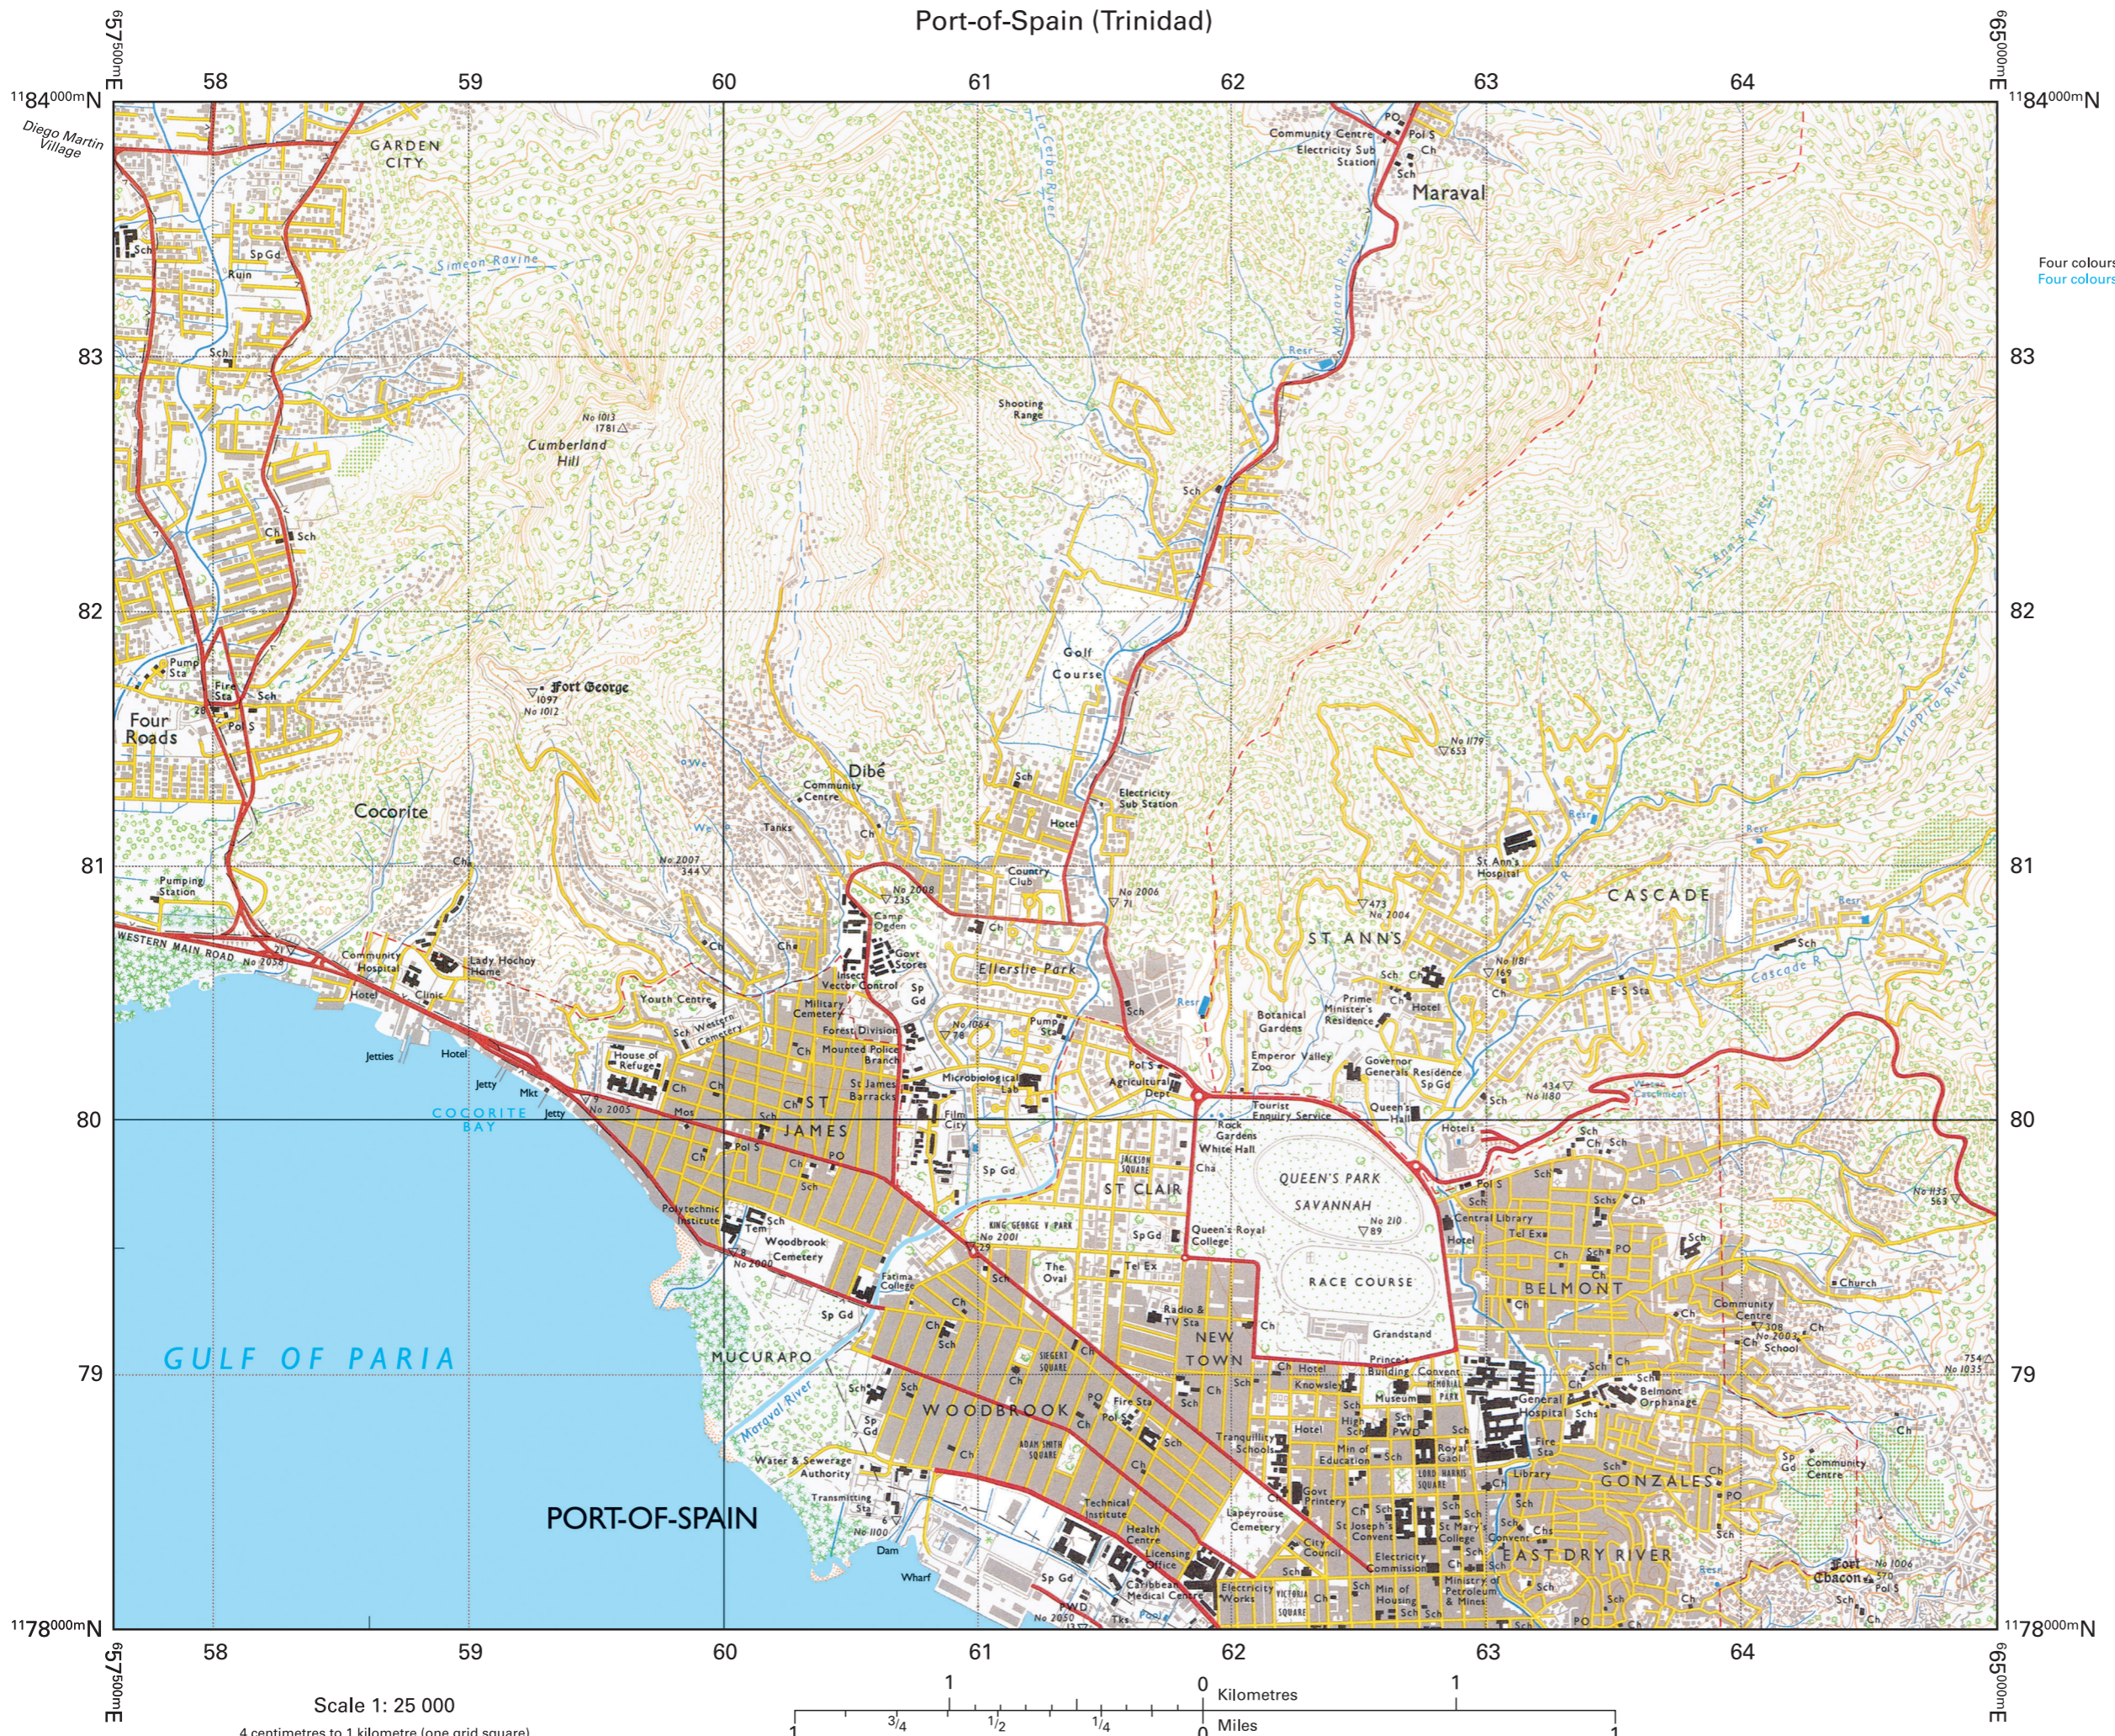

Survey Map

Please be aware, that in order to preserve the scale the map, if printed, should be printed in colour onto A3 paper.

Port-of-Spain (Trinidad)

Extract No 2085

1:25 000 Scale

Four colours should appear above; if not then please return to the invigilator.
Four colours should appear above; if not then please return to the invigilator.

Scale 1: 25 000
4 centimetres to 1 kilometre (one grid square)

Extract produced by Ordnance Survey 2013
© Trinidad & Tobago Government 1973

Reproduced by Ordnance Survey
from previously printed material,
Trinidad 1:25 000 D.O.S. 316/1 Sheet 13 Ed. 1
by permission of the
Government of Trinidad and Tobago.

Four colours should appear above; if not then please return to the invigilator.
Four colours should appear above; if not then please return to the invigilator.

LEGEND

Boundary-County	-----
" -Ward	-----
" -Forest	-----
Railway -(Disused)	-----
Road -1st Class	-----
" -2nd Class	-----
" -3rd Class & Town Roads	-----
" -4th Class	-----
Footpath	-----
Building -Public, Other	-----
Areas of small or temporary buildings	-----
Power Transmission Line	-----
Trigonometrical Station - Main, Minor	-----
Height in feet given to ground level	-----
Contours(V.I. 50 feet)	-----
Contour showing depression	-----
Public Works Department	PWD
Church, Chapel, School	Ch Cha Sch
Mosque, Temple, Rest House	Mos Tem RHo
Police Station, Post Office	Pol S PO
Health Office, Hospital	HO Hosp
Market, Antiquity	Mkt ffort
Warden's Office, Sports Ground	WO SpGd
Derrick, Windmill, Windpump	D WMI WPP
Cemetery	† † † † †
Mud Volcano, Reservoir	v Resr
Borehole, Spring, Well	BH Spr We
Swamp Forest	-----
Mangrove	-----
Swamp	-----
Rice	-----
Line of Trees, Positioned Tree	-----
Shade Trees with other Classes	-----
Forest	-----
Broken Forest	-----
Scrub	-----
Savannah	-----
Grassland	-----
Forest Plantation	-----
Coconut (Isolated symbol represents palm tree)	-----
Citrus	-----
Sugar Cane	-----
Vegetable Garden	-----
Other Cultivation & Plantation	-----