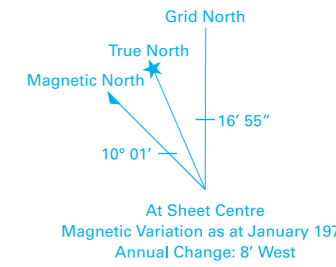

Survey Map

Please be aware, that in order to preserve the scale the map, if printed, should be printed in colour onto A3 paper.

Port-of-Spain (Trinidad)

Extract No 2085

1:25 000 Scale

Four colours should appear above; if not then please return to the invigilator.
Four colours should appear above; if not then please return to the invigilator.

Scale 1: 25 000
4 centimetres to 1 kilometre (one grid square)

Extract produced by Ordnance Survey 2013
© Trinidad & Tobago Government 1973

Reproduced by Ordnance Survey
from previously printed material,
Trinidad 1:25 000 D.O.S. 316/1 Sheet 13 Ed. 1
by permission of the
Government of Trinidad and Tobago.